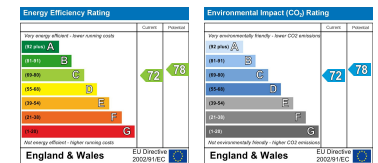

Webbs Estate Agents - endeavour to maintain accurate depictions of properties in Virtual Tours, Floor Plans and descriptions, however, these are intended only as a guide and purchasers must satisfy themselves by personal inspection.